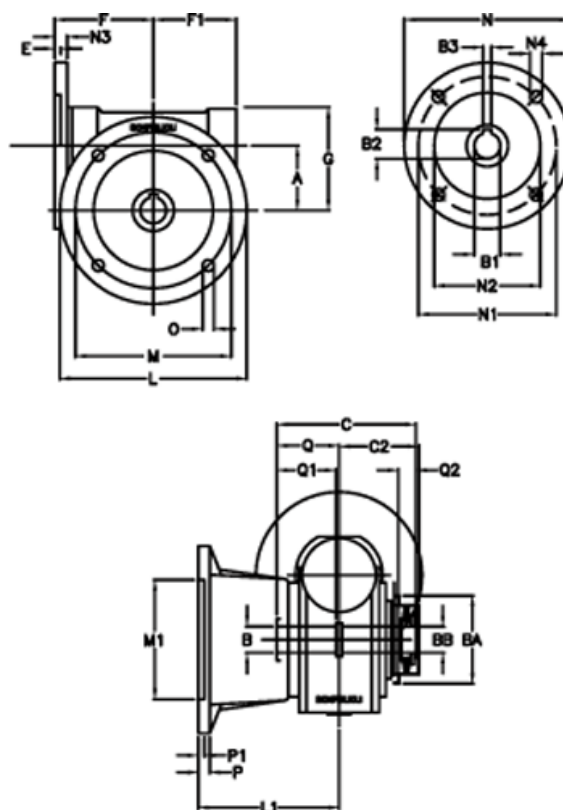

# Data Sheet

Article number: 390204902862316

Description: Worm Gear with Torque Limiter  
VF 49-L1-FA-28 P63B14

## Measures

a = 49.5	C2 = 64	m = 90	P = 12
B = 25	Description = VF 49FA-xx-63B14	M1 = 70	P1 = 10
B1 E7 = 11	E = 3	N = 90	Q = 51.0
B2 = 12.8	F = 70	N1 = 75	Q1 = 41
B3 H9 = 4	F1 = 63	N2 = 60	Q2 = 15
BA = 63	g = 80	N3 = 7.0	
BB H7 = 14	L = 125	N4 = 6.0	
C = 105	L1 = 115	O = 10.5	